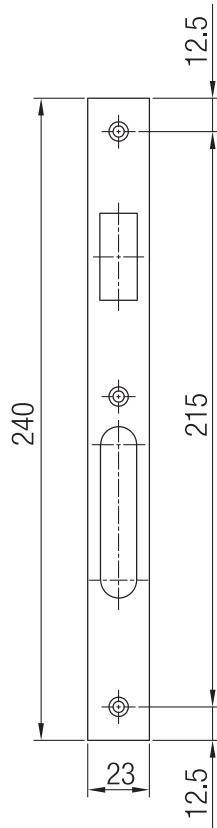

Case Type

Closed

Closed case

Karşılık
Kalınlık: 1,5 mm

Thickness: 1,5 mm