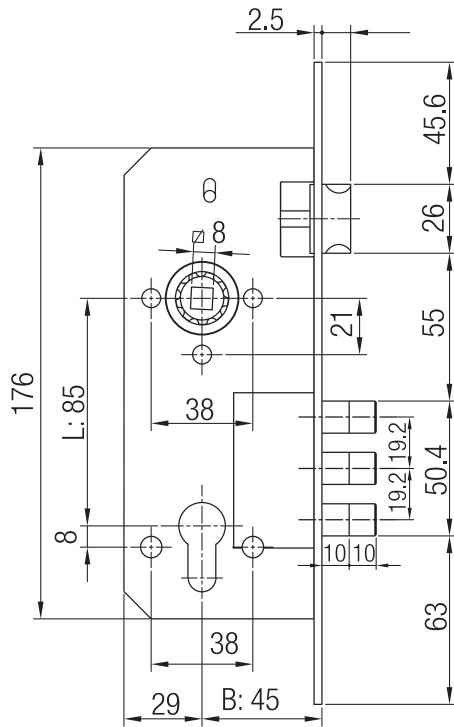

Case Type

Closed

Closed case

Karşılık
Kalınlık: 1,5 mm

Thickness: 1,5 mm