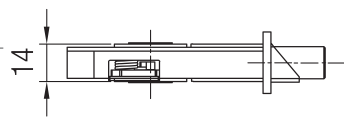

Case Type

Closed

Closed case

Karşılık
Kalınlık: 1,5 mm

Thickness: 1,5 mm