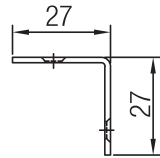

Closed case

Striking plate  
Thickness: 1,5 mm